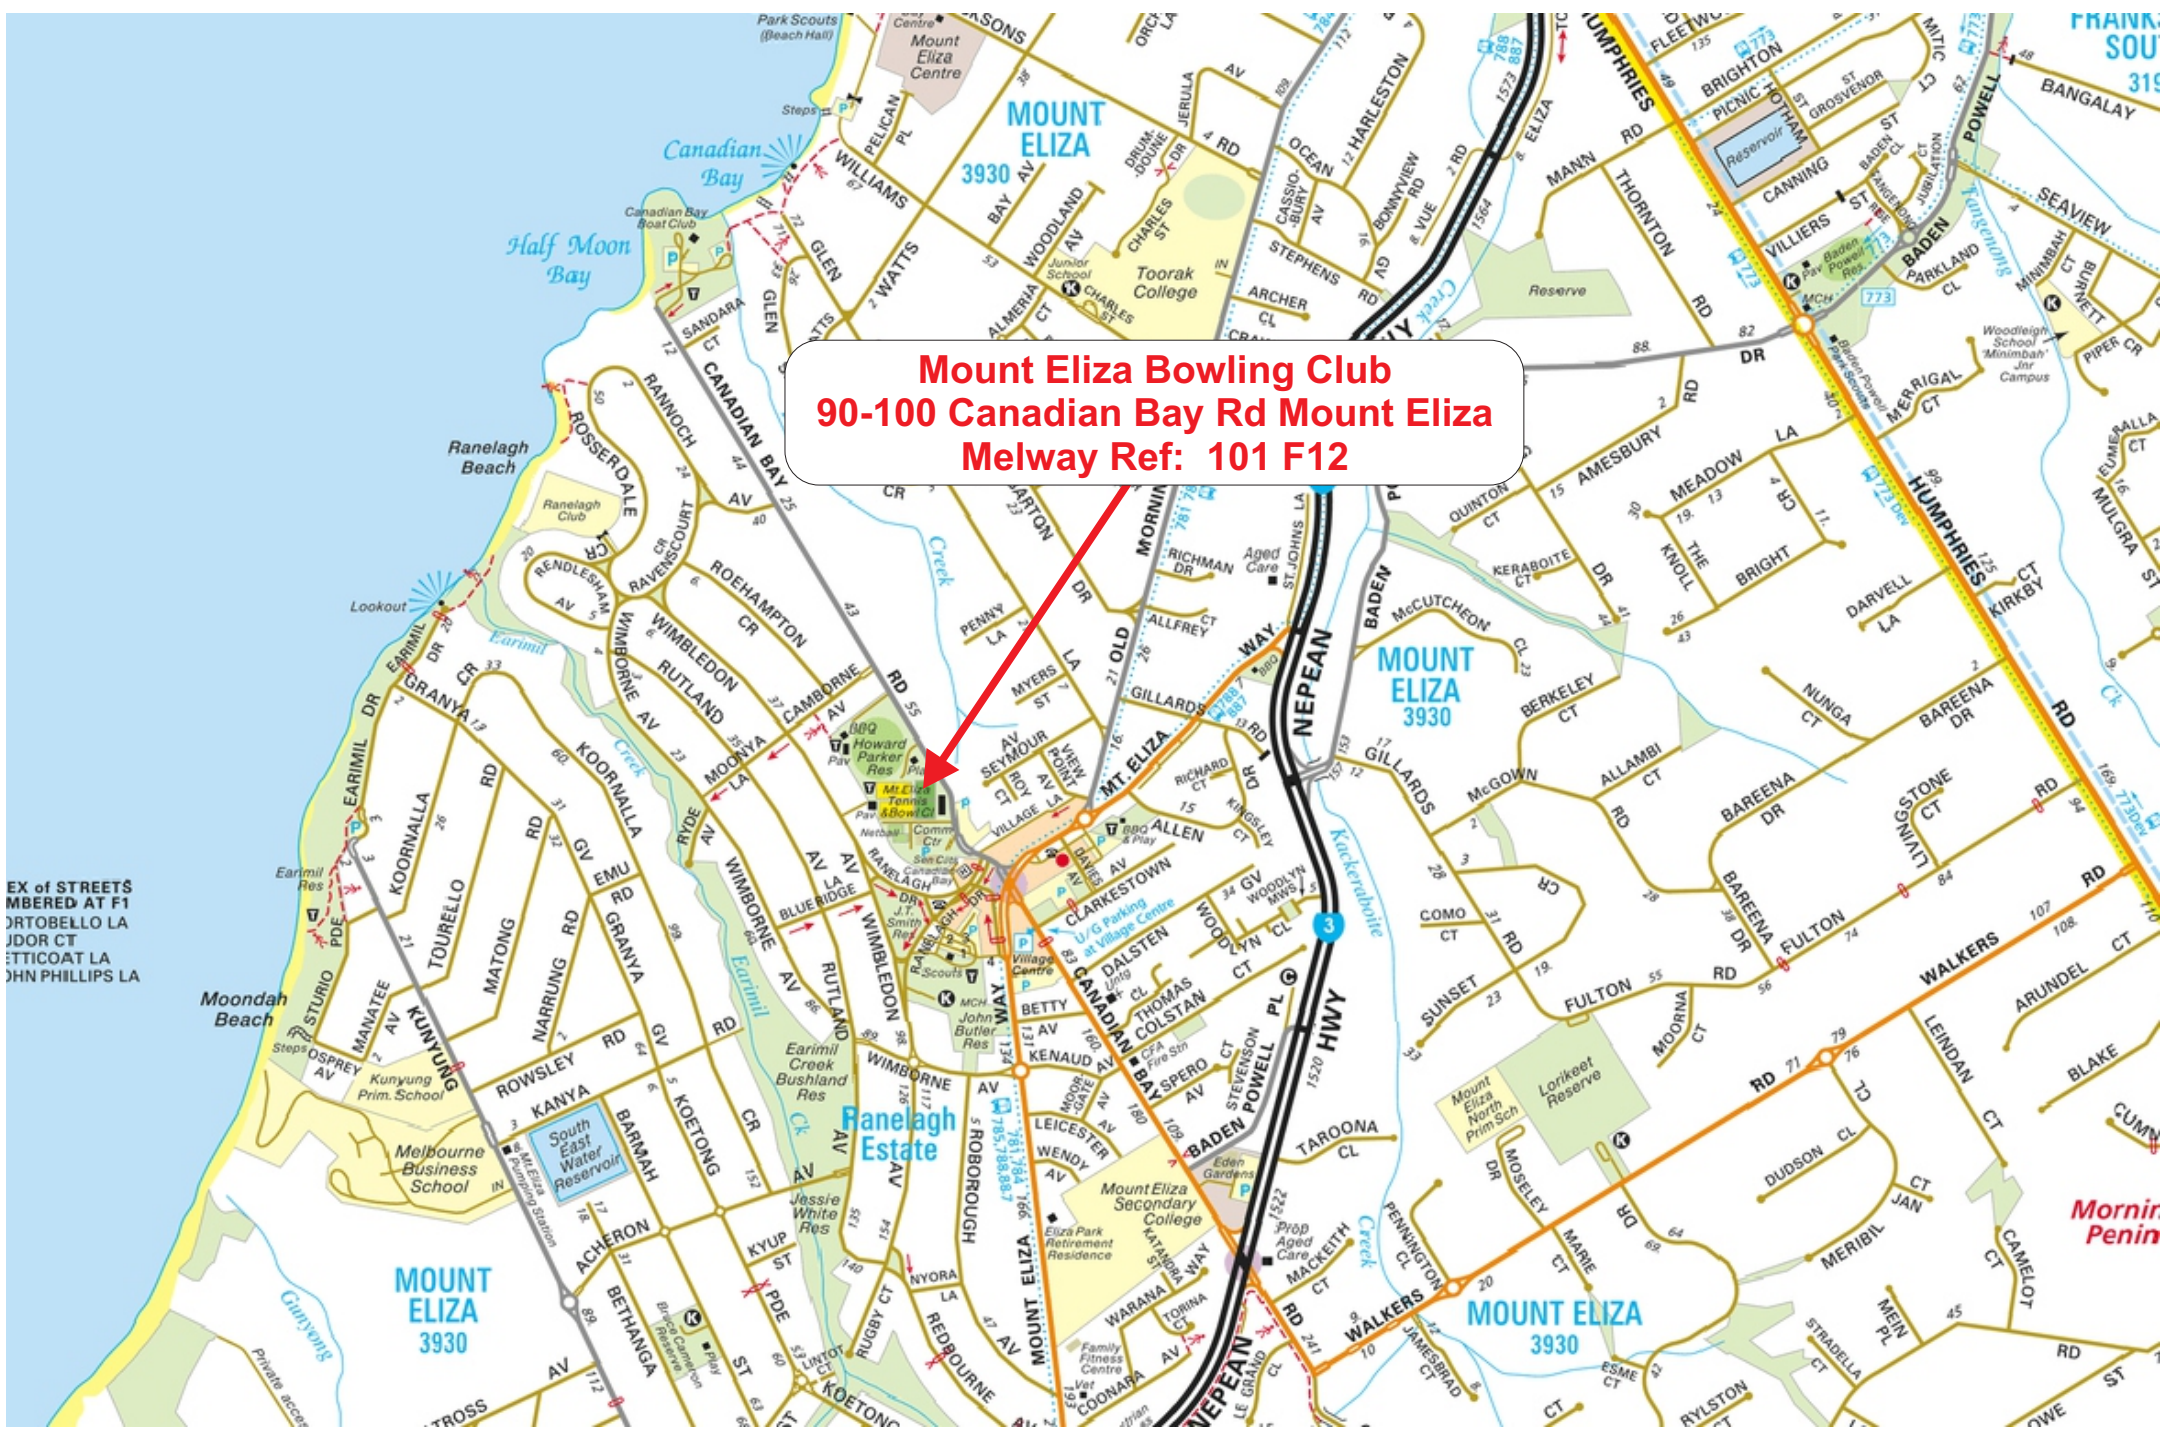

**Mount Eliza Bowling Club**  
**90-100 Canadian Bay Rd Mount Eliza**  
**Melway Ref: 101 F12**

EX OF STREETS  
MBERED AT F1  
RTOBELLO LA  
JDOR CT  
ETTICOAT LA  
PHN PHILLIPS LA

Mornin  
Penin